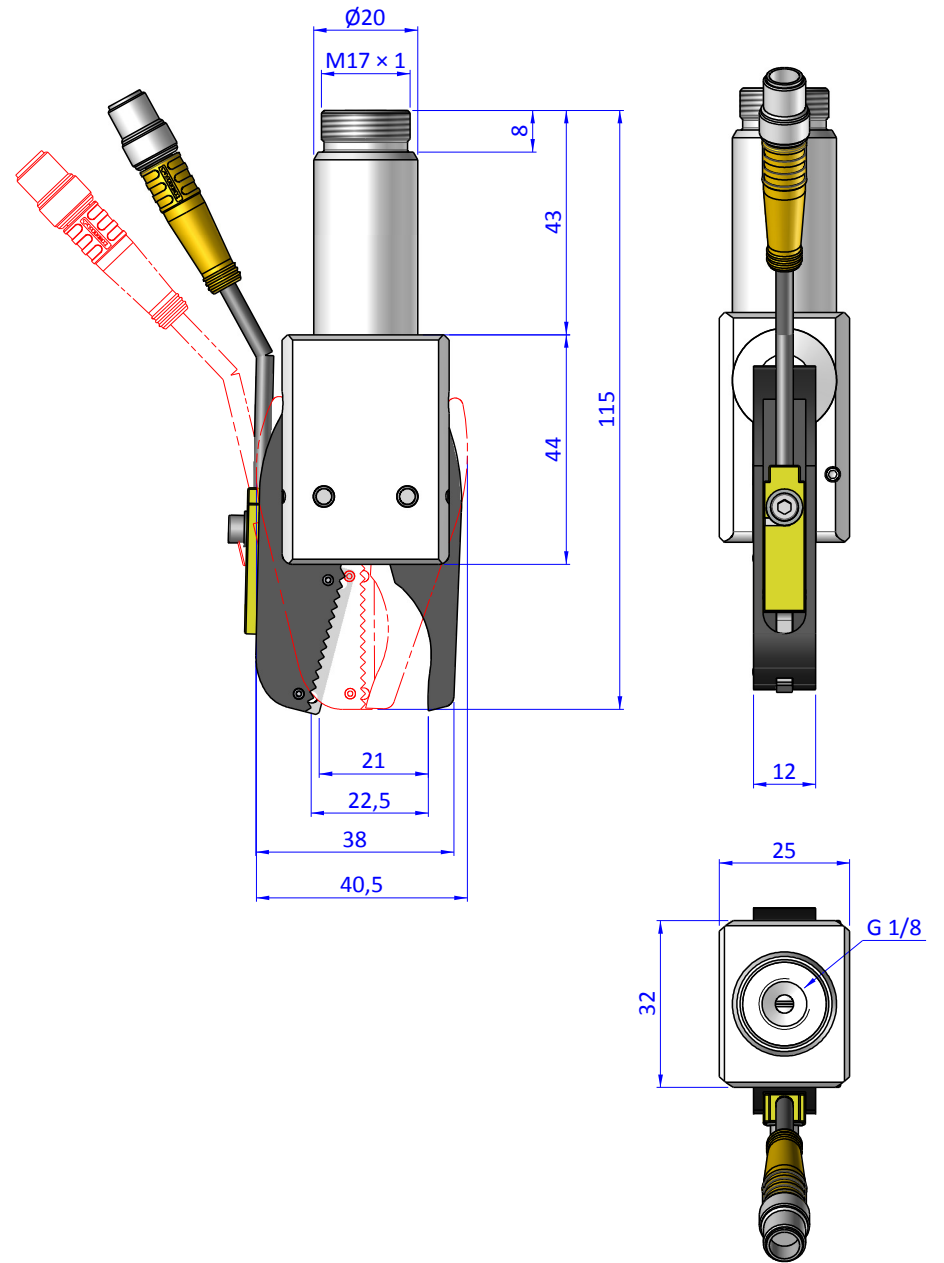

THE PROPERTY OF THE DRAWING IS ESTABLISHED BY LAW. IT IS FORBIDDEN TO PRODUCE OR SHOW IT TO THIRD PARTY, WITHOUT A WRITTEN AGREEMENT.

Item	Name	Q.ty
1	CA.GRZ.20.BODY	1
2	GRZ.20.EL	1
3	GRZ.20.FING.S	1

Given as inventory

GRZ.20.E

Format A3

UNI 936-76

		DESIGNED FROM		REVIEW
		FPSERVICES		A
GENERAL TOLERANCE		DATE	WEIGHT	
UNI - ISO 2768		25/01/2018	0,122kg	
CLASSE f		CODE		
		CA.GRZ.20.WL		CA.GRZ.20.WL